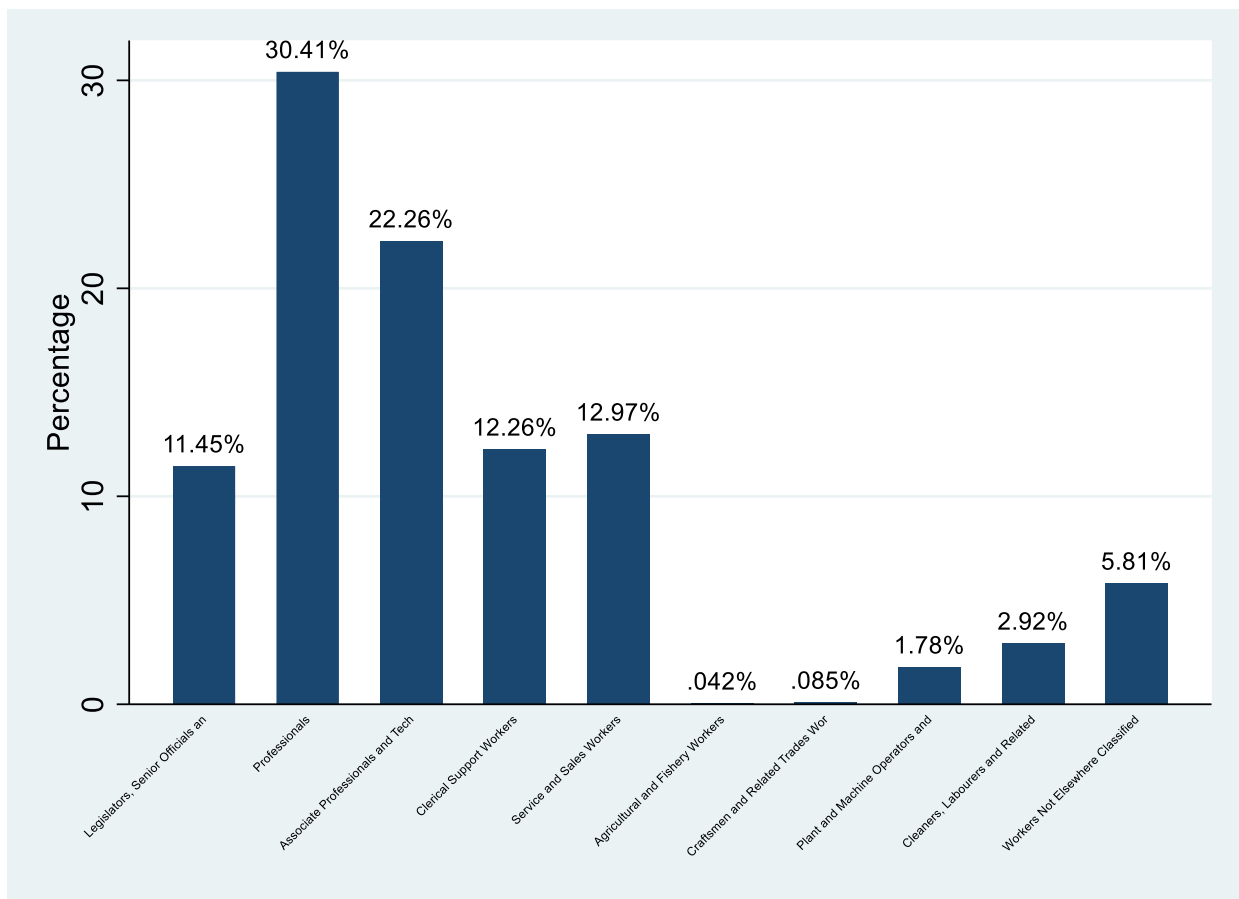

## Primary Caregiver’s occupation in SG LEADS Wave 1

Out of a total of 3483 primary caregivers (PCG) in our dataset, 2359 (67.72%) reported having an occupation. As seen in Figure 1 below, most PCG falls under the Professionals Major Group (n=718, 30%). This is followed by Associate Professionals and Technicians (n=525, 22%) and Service and Sales Workers (n=306, 13%). For the full breakdown of the PCG’s occupation codes, from one to three digits, refer to Appendix I.

Figure 1. Percentage of PCG in each Major Group