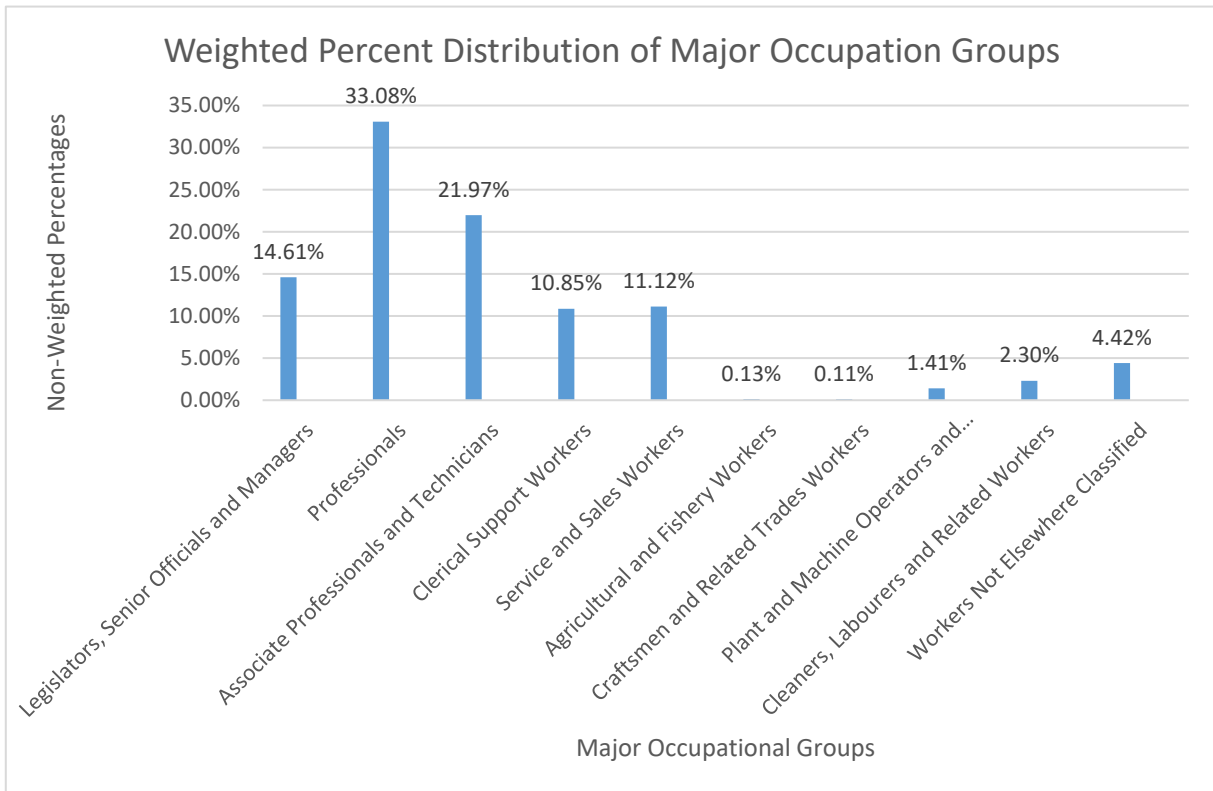

Primary Caregiver’s Occupation in SG LEADS Wave 2

In Wave Two, 3,017 primary caregivers (PCG) and their children participated in the survey. 2,151 PCGs (71.3%) reported having an occupation. As seen in Figure 1 below, a-third of the PCGs fall under the Professionals group (n=653, 33.1%) followed by Associate Professionals and Technicians (n=512, 21.97%) and Legislators, Senior Officials and Managers (n=308, 14.61%). See below for household-level weighted percent distribution of PCG’s major occupation groups. Refer to the Wave 2 User Guide for more information on our sampling weights.

Figure 1. Household-Level Weighted Percent Distributions of One Digit Occupational Codes for PCG’s main occupation

For the full breakdown of the PCG’s occupation codes from one to two digits, refer to Table 2 and Table 3, respectively.

Table 2. Household-level Weighted Frequency Tables of PCG Occupation by Major Groups for PCG’s main occupation

ONE-DIGIT OCCUPATIONAL CODE	MAJOR GROUP	WEIGHTED PERCENTAGE
1	LEGISLATORS, SENIOR OFFICIALS AND MANAGERS	14.61%
2	PROFESSIONALS	33.08%
3	ASSOCIATE PROFESSIONALS AND TECHNICIANS	21.97%
4	CLERICAL SUPPORT WORKERS	10.85%
5	SERVICE AND SALES WORKERS	11.12%
6	AGRICULTURAL AND FISHERY WORKERS	0.13%
7	CRAFTSMEN AND RELATED TRADES WORKERS	0.11%